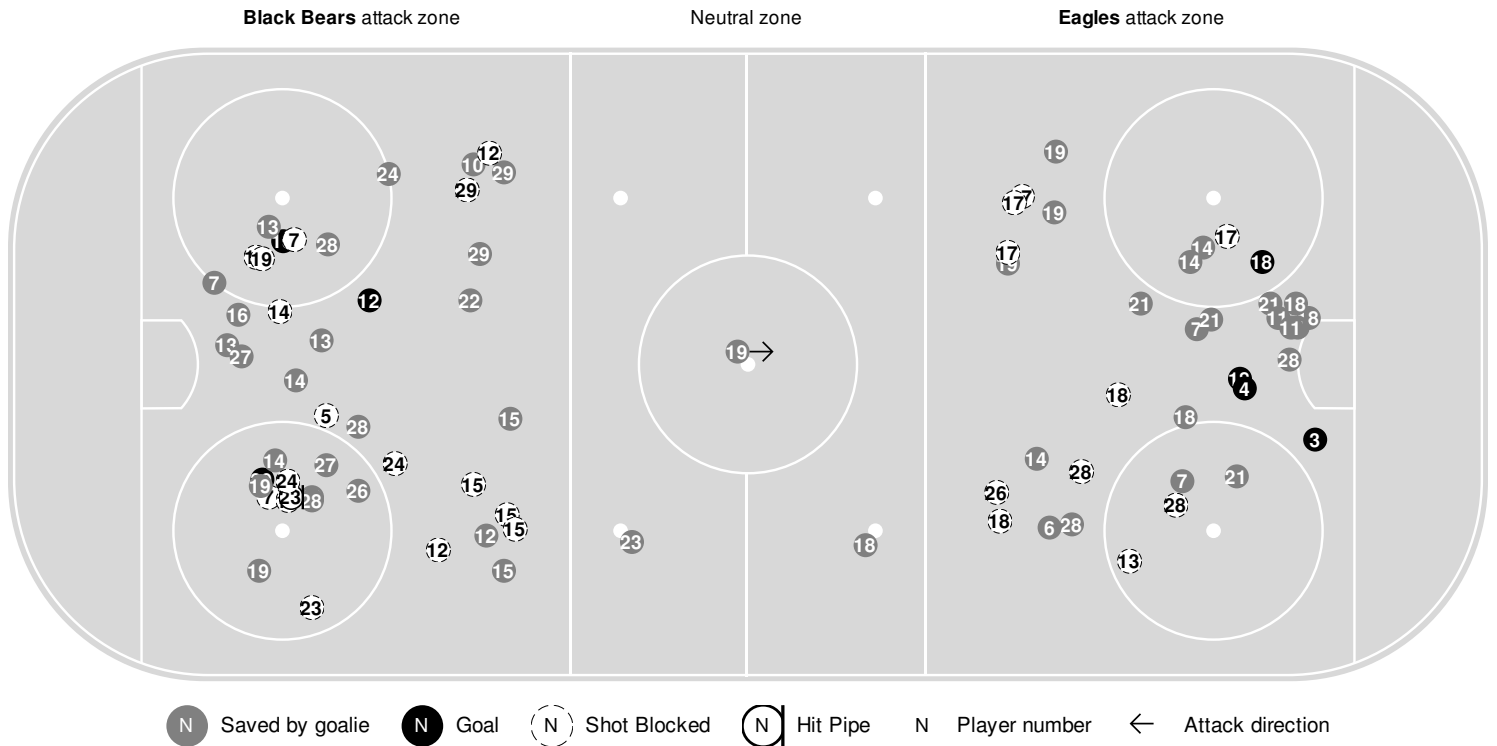

2024-25 Women's Ice Hockey Shot Chart Report

Mar 01, 2025, Start time: 04:30 PM, Kelley Rink, Boston,
Attendance: 556

Game duration: 2:26

MAINE

3 - 4

BOSTON COLLEGE

Scoring by period

Team	1	2	3
Maine	1	2	0
Boston College	1	3	0

Shot chart

Shot summary

Black Bears

	1	2	3	Tot
Total shots attempted	14	19	17	50
Blocked by defense	5	4	7	16
Shots Off Target	1	2	2	5
Pipes	0	0	1	1
Total shots on-target	8	13	7	28
Shots saved by goalie Kiia Lahtinen	3	7	13	23
Goals scored:				3

Eagles

	1	2	3	Tot
Total shots attempted	9	12	20	41
Blocked by defense	5	2	3	10
Shots Off Target	0	0	4	4
Pipes	0	0	0	0
Total shots on-target	4	10	13	27
Shots saved by goalie Grace Campbell	7	11	7	25
Goals scored:				4