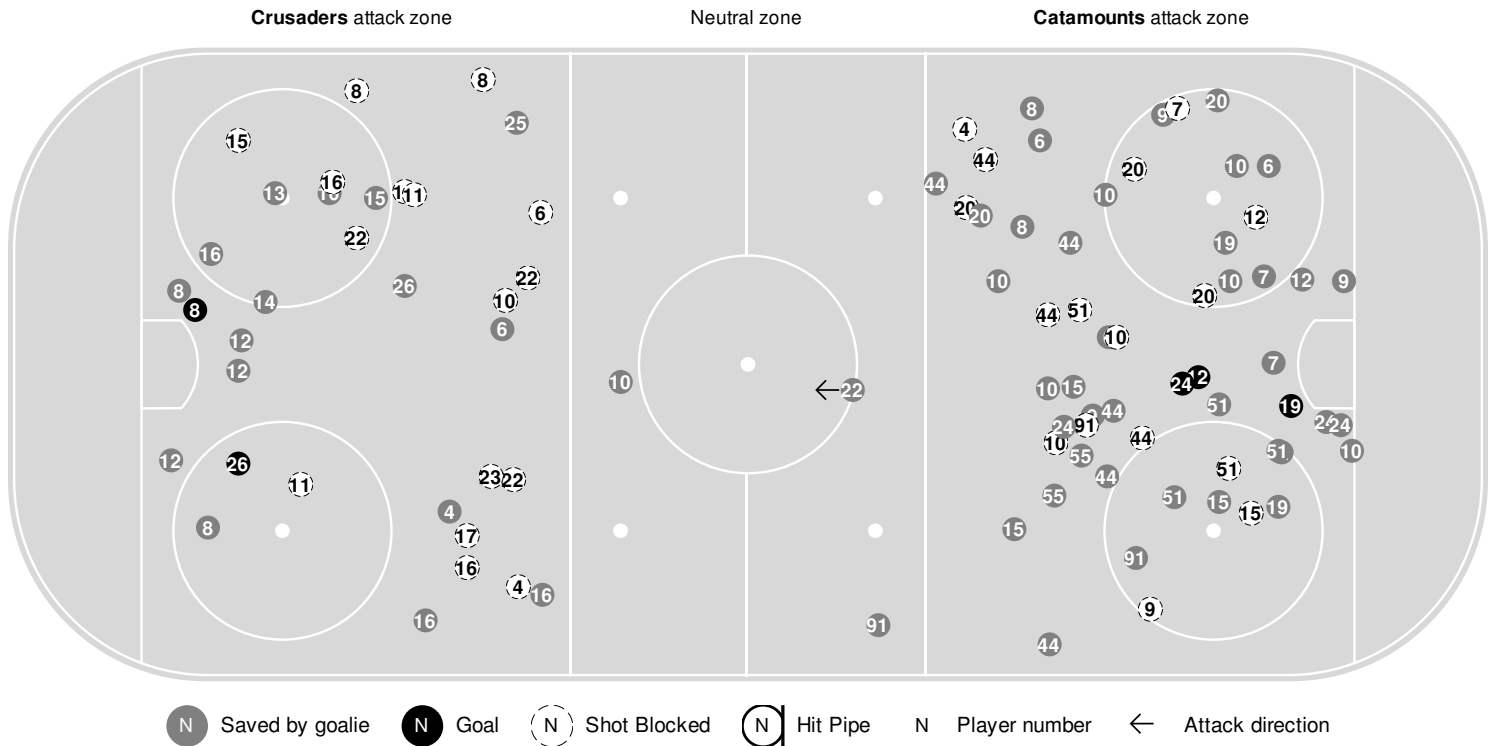

2024-25 Women's Ice Hockey Shot Chart Report

Feb 26, 2025, Start time: 06:05 AM, Gutterson Fieldhouse, Burlington, Vermont
Attendance: 365

Game duration: 14:51

HOLY CROSS   2 - 3   VERMONT

Scoring by period

Team	1	2	3	OT 1
Holy Cross	1	0	1	0
Vermont	1	1	0	1

Shot chart

Shot summary

Crusaders

	1	2	3	OT 1	Tot
Total shots attempted	14	13	14	5	46
Blocked by defense	5	2	6	3	16
Shots Off Target	2	3	3	2	10
Pipes	0	0	0	0	0
Total shots on-target	7	8	5	0	20
Shots saved by goalie Abby Hornung	9	10	11	10	40
Goals scored:					2

Catamounts

	1	2	3	OT 1	Tot
Total shots attempted	16	23	19	19	77
Blocked by defense	4	5	2	5	16
Shots Off Target	2	7	6	3	18
Pipes	0	0	0	0	0
Total shots on-target	10	11	11	11	43
Shots saved by goalie Sydney Correa	6	8	4	0	18
Goals scored:					3