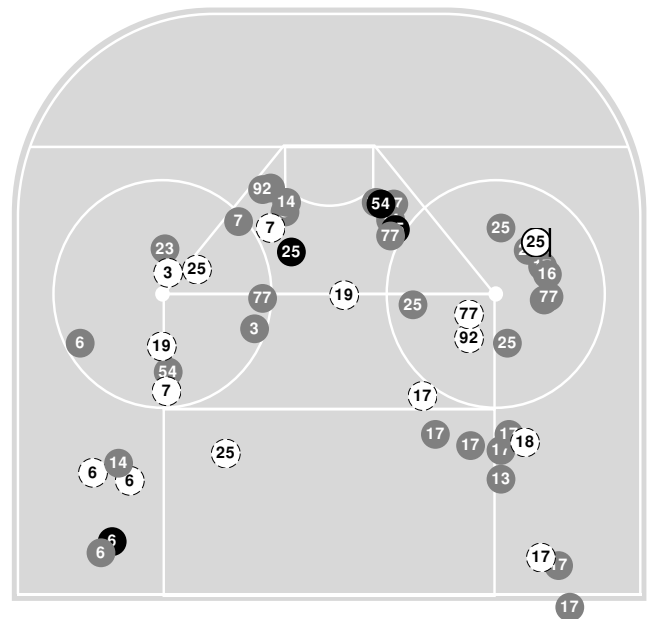

Team	1	2	3
Merrimack	0	0	0
UConn	1	0	3

Shot chart

Warriors Attack zone

Huskies Attack zone

N Saved by goalie
 N Goal
 N Shot On-target
 N Shot Blocked
 N Hit Pipe
 N Player number

Shot statistics

Warriors Attack zone