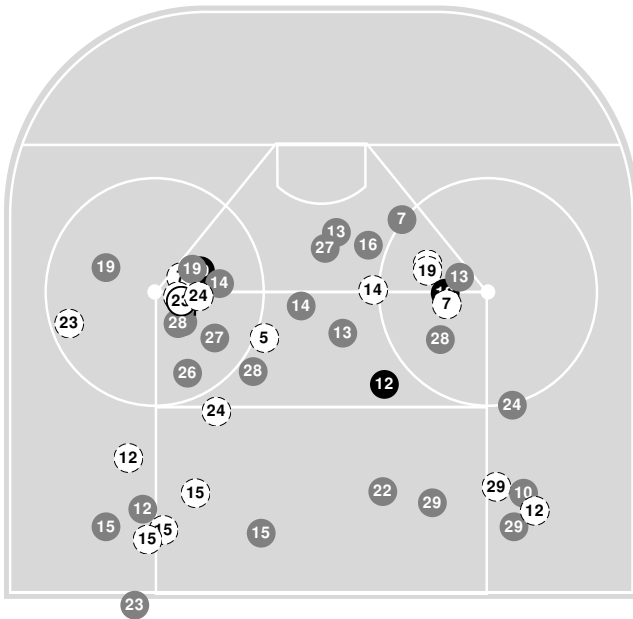

2024-25 Women's Ice Hockey Shot Chart (Advanced) Report

Mar 01, 2025, Start time: 04:30 PM, Kelley Rink, Boston,
Attendance: 556

Game duration: 2:26

MAINE

3 - 4

BOSTON COLLEGE

Scoring by period

Team	1	2	3
Maine	1	2	0
Boston College	1	3	0

Shot chart

Black Bears Attack zone