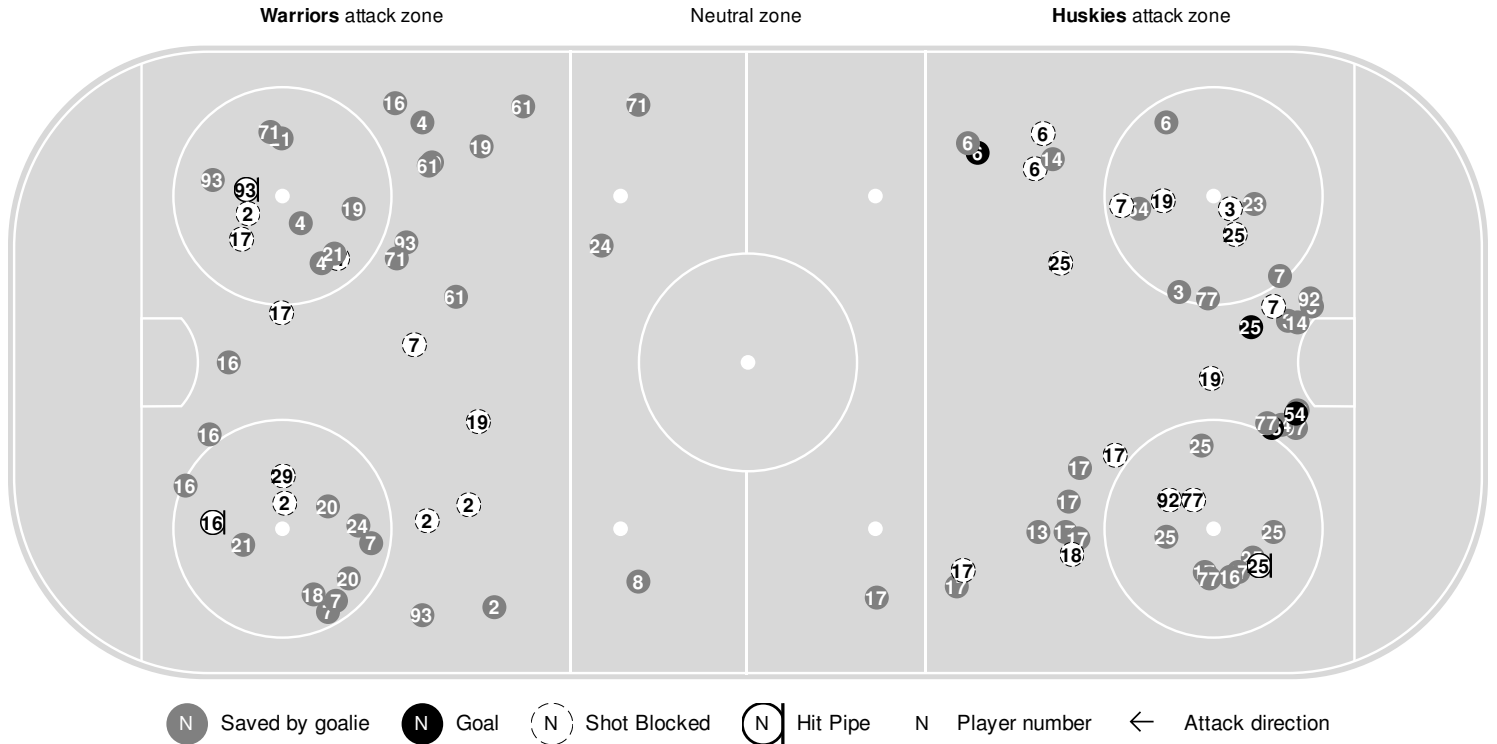

2024-25 Women's Ice Hockey Shot Chart Report

Mar 01, 2025, Start time: 04:00 PM, Toscano Family Ice Forum, Storrs, Connecticut
Attendance: 1266

Game duration: 2:16

MERRIMACK   **0 - 4**   **UCONN**

Scoring by period

Team	1	2	3
Merrimack	0	0	0
UConn	1	0	3

Shot chart

Shot summary

	Warriors					Huskies			
	1	2	3	Tot		1	2	3	Tot
Total shots attempted	17	13	19	49	Total shots attempted	18	31	18	67
Blocked by defense	5	1	4	10	Blocked by defense	2	8	4	14
Shots Off Target	1	2	2	5	Shots Off Target	6	7	4	17
Pipes	2	0	0	2	Pipes	0	0	1	1
Total shots on-target	9	10	13	32	Total shots on-target	10	16	9	35
Shots saved by goalie Margaux Favre	9	16	6	31	Shots saved by goalie Tia Chan	9	10	13	32
Goals scored:	0				Goals scored:	4