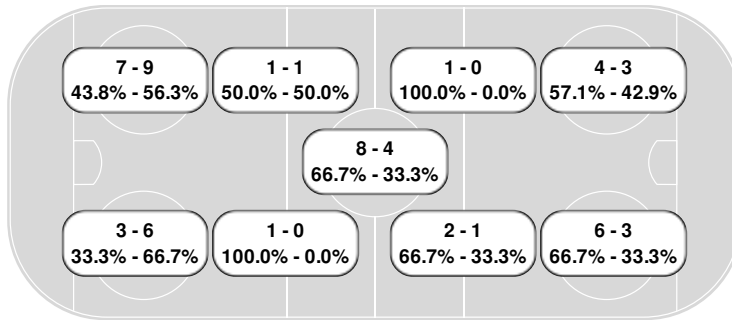

2024-25 Women's Ice Hockey Box Score Report

Mar 01, 2025, Start time: 04:30 PM, Kelley Rink, Boston,
Attendance: 556

Game duration: 2:26

Goaltenders

Black Bears

#	Player	Min	GA	1	2	3	Saves
33	Kiia Lahtinen	58:06	4	3	7	13	23
TM	EMPTY NET	01:54	0	0	0	0	0
Loss - Kiia Lahtinen (6-16-1)							

Eagles

#	Player	Min	GA	1	2	3	Saves
31	Grace Campbell	60:00	3	7	11	7	25
Win - Grace Campbell (20-10-2)							

Penalty summary

Prd	Player	Team	Min	Offense	Time	
2nd	Brenna Curl	UMB	2	Holding	04:51	PP

Prd	Player	Team	Min	Offense	Time	
2nd	Kiley Erickson	BCE	2	Interference	07:19	PP

Faceoff summary

Black Bears

#	Player	W	L	FO%
5	Sam Morrison	16	6	72.7
6	Gracie Hanson	8	7	53.3
7	Lily Fetch	6	8	42.9
8	Lila Shea	3	3	50.0
27	Mira Seregely	0	1	0.0
28	Alyssa Wruble	0	2	0.0
Totals:		33	27	55.0

Eagles

#	Player	W	L	FO%
21	Abby Newhook	9	8	52.9
3	Alanna Devlin	9	10	47.4
18	Julia Pellerin	7	14	33.3
28	Gaby Roy	2	1	66.7
Totals:		27	33	45.0

Faceoff chart

Black Bears

FACEOFFS	WON
1st Period	9
2nd Period	18
3rd Period	6
At even strength	31
Power play	2
Short handed	0

Eagles

WON	FACEOFFS
9	1st Period
11	2nd Period
7	3rd Period
23	At even strength
3	Power play
1	Short handed

Power play summary

Black Bears

Prd	Start	End	Elapsed	Shots	(Opp)	
2	07:19	08:43	01:24	4	0	PPG
Summary: 1 opps, 4 shots, 1 goal, time 01:24						

Eagles

Prd	Start	End	Elapsed	Shots	(Opp)	
2	04:51	05:37	00:46	3	0	PPG
Summary: 1 opps, 3 shots, 1 goal, time 00:46						

Shootout summary

No Shootouts

Penalty shot summary

No Penalty Shots

Referee's Signature _____