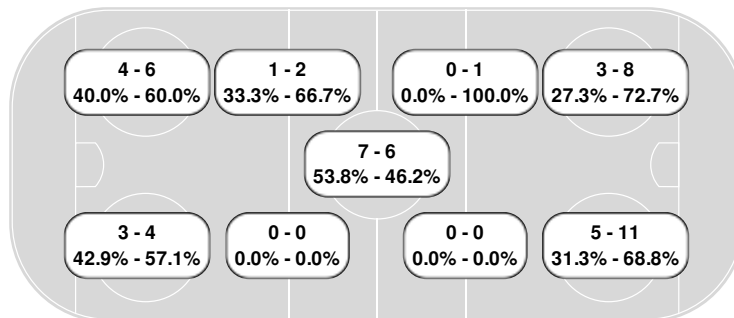

2024-25 Women's Ice Hockey Box Score Report

Mar 01, 2025, Start time: 04:30 PM, Walter Brown Arena, Boston,
Attendance: 1339

Game duration: 2:06

Goaltenders

Catamounts

#	Player	Min	GA	1	2	3	1OT	Saves
38	Sydney Correa	63:56	4	15	6	16	7	44
TM	EMPTY NET	00:03	0	0	0	0	0	0
Loss - Sydney Correa (3-6-0)								

Terriers

#	Player	Min	GA	1	2	3	1OT	Saves
37	Callie Shanahan	63:59	3	3	9	1	0	13
Win - Callie Shanahan (16-9-2)								

Penalty summary

Prd	Player	Team	Min	Offense	Time	
2nd	Riley Walsh	BOS	2	Holding	11:50	PP
3rd	Riley Walsh	BOS	2	Tripping	03:29	PP

Prd	Player	Team	Min	Offense	Time	
3rd	Oona Havana	UVM	2	Tripping	17:19	PP

Faceoff summary

Catamounts

#	Player	W	L	FO%
6	Evelyne Blais-Savoie	12	15	44.4
24	Rose-Marie Brochu	9	15	37.5
19	Cecilia DesLauriers	2	7	22.2
7	McKenzie Cerrato	0	1	0.0
Totals:		23	38	37.7

Terriers

#	Player	W	L	FO%
26	Lilli Welcke	17	5	77.3
17	Alex Law	8	5	61.5
19	Clara Yuhn	7	5	58.3
25	Ani Fitzgerald	3	3	50.0
22	Christina Vote	3	4	42.9
11	Sydney Healey	0	1	0.0
Totals:		38	23	62.3

Faceoff chart

Catamounts

FACEOFFS	WON
1st Period	9
2nd Period	10
3rd Period	4
OT1 Period	0
At even strength	21
Power play	1
Short handed	1

Terriers

WON	FACEOFFS
6	1st Period
10	2nd Period
17	3rd Period
5	OT1 Period
36	At even strength
1	Power play
1	Short handed

Power play summary

Catamounts

Prd	Start	End	Elapsed	Shots	(Opp)	
2	11:50	13:50	02:00	2	0	
3	03:29	04:37	01:08	1	0	PPG
Summary: 2 opps, 3 shots, 1 goal, time 03:08						

Terriers

Prd	Start	End	Elapsed	Shots	(Opp)	
3	17:19	19:19	02:00	3	0	
Summary: 1 opps, 3 shots, 0 goal, time 02:00						

Shootout summary

No Shootouts

Referee's Signature _____