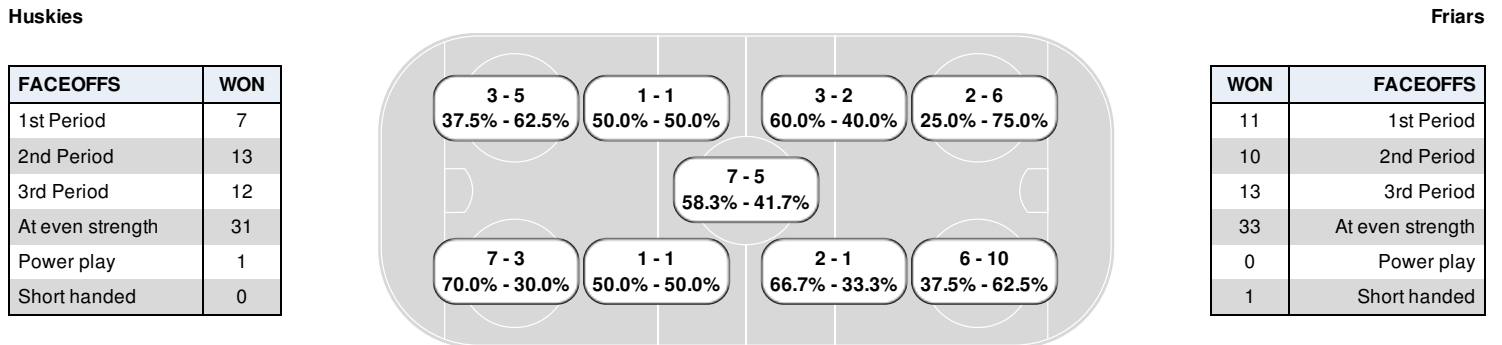

2024-25 Women's Ice Hockey Box Score Report

Mar 01, 2025, Start time: 07:00 PM, Schneider Arena, Providence,
Attendance: 231

Game duration: 2:31

Penalty summary

Prd	Player	Team	Min	Offense	Time	
2nd	Hannah Clarke	PC	2	Hooking	03:29	PP
2nd	Brooke Becker	PC	2	Tripping	06:41	PP

Prd	Player	Team	Min	Offense	Time	
3rd	Hannah Johnson	PC	2	Tripping	19:12	PP

Faceoff summary

Huskies						Friars					
#	Player	W	L	FO%		#	Player	W	L	FO%	
88	Skylar Irving	14	9	60.9		25	Hannah Johnson	20	12	62.5	
61	Lily Brazis	9	9	50.0		23	Ashley Clark	6	5	54.5	
6	Allie Lalonde	7	12	36.8		15	Kayla Kutes	4	13	23.5	
44	Taze Thompson	1	0	100.0		9	Kiara Kraft	3	2	60.0	
2	Lily Shannon	1	1	50.0		7	Sarah Davies	1	0	100.0	
15	Ellie Mabardy	0	3	0.0		Totals:		34	32	51.5	
Totals:		32	34	48.5							

Faceoff chart

Power play summary

Huskies							Friars						
Prd	Start	End	Elapsed	Shots	(Opp)		Prd	Start	End	Elapsed	Shots	(Opp)	
2	03:29	05:29	02:00	1	1		Summary: 0 opps, 0 shots, 0 goal, time 00:00						
2	06:41	06:54	00:13	1	0	PPG							
3	19:12	20:00	00:48	1	0								
Summary: 3 opps, 3 shots, 1 goal, time 03:01													

Shootout summary

No Shootouts

Penalty shot summary

No Penalty Shots

Referee's Signature _____