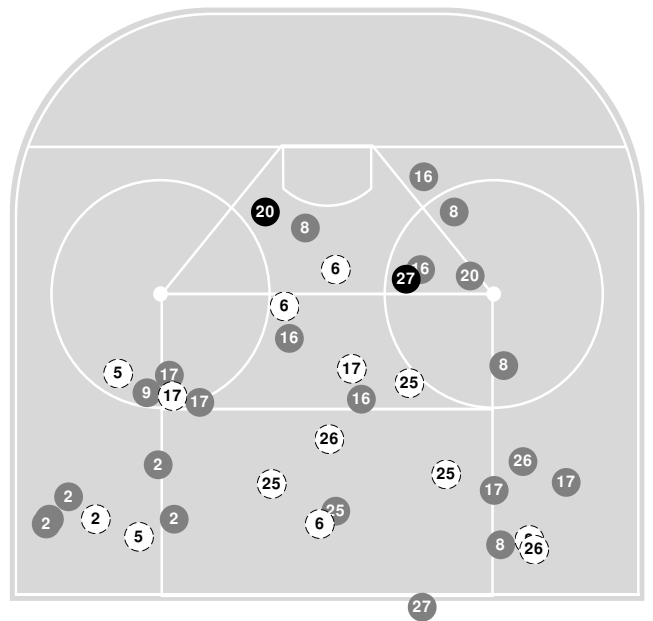

Friars Attack zone

N Saved by goalie
N Goal
N Shot On-target
N Shot Blocked
N Hit Pipe
N Player number