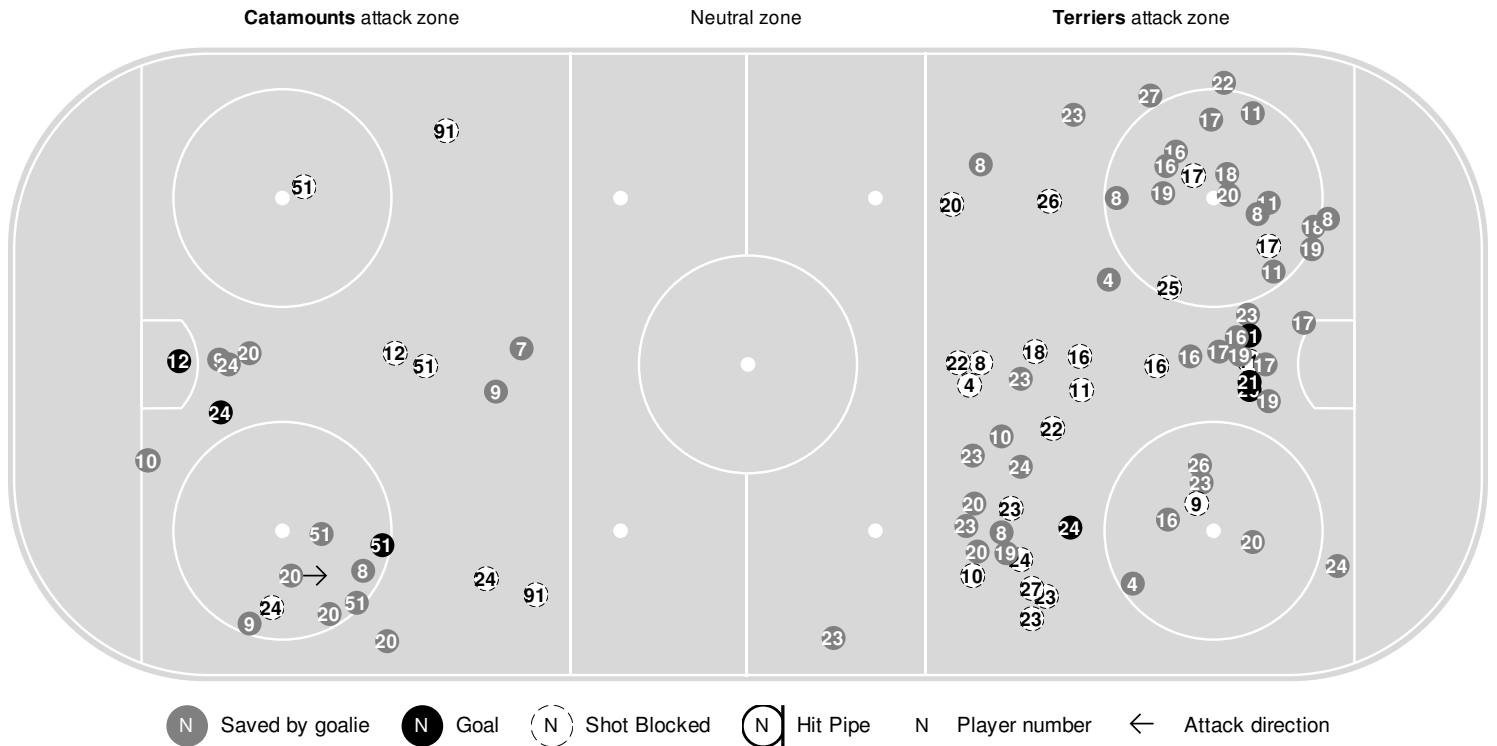

2024-25 Women's Ice Hockey Shot Chart Report

Mar 01, 2025, Start time: 04:30 PM, Walter Brown Arena, Boston,
Attendance: 1339

Game duration: 2:06

VERMONT

3 - 4

BOSTON UNIVERSITY

Scoring by period

Team	1	2	3	OT 1
Vermont	2	0	1	0
Boston University	2	0	1	1

Shot chart

Shot summary

Catamounts

	1	2	3	OT 1	Tot
Total shots attempted	8	16	5	0	29
Blocked by defense	0	5	2	0	7
Shots Off Target	3	2	1	0	6
Pipes	0	0	0	0	0
Total shots on-target	5	9	2	0	16
Shots saved by goalie Sydney Correa	15	6	16	7	44
Goals scored:					3

Terriers

	1	2	3	OT 1	Tot
Total shots attempted	32	13	31	10	86
Blocked by defense	6	5	8	2	21
Shots Off Target	9	2	6	0	17
Pipes	0	0	0	0	0
Total shots on-target	17	6	17	8	48
Shots saved by goalie Callie Shanahan	3	9	1	0	13
Goals scored:					4