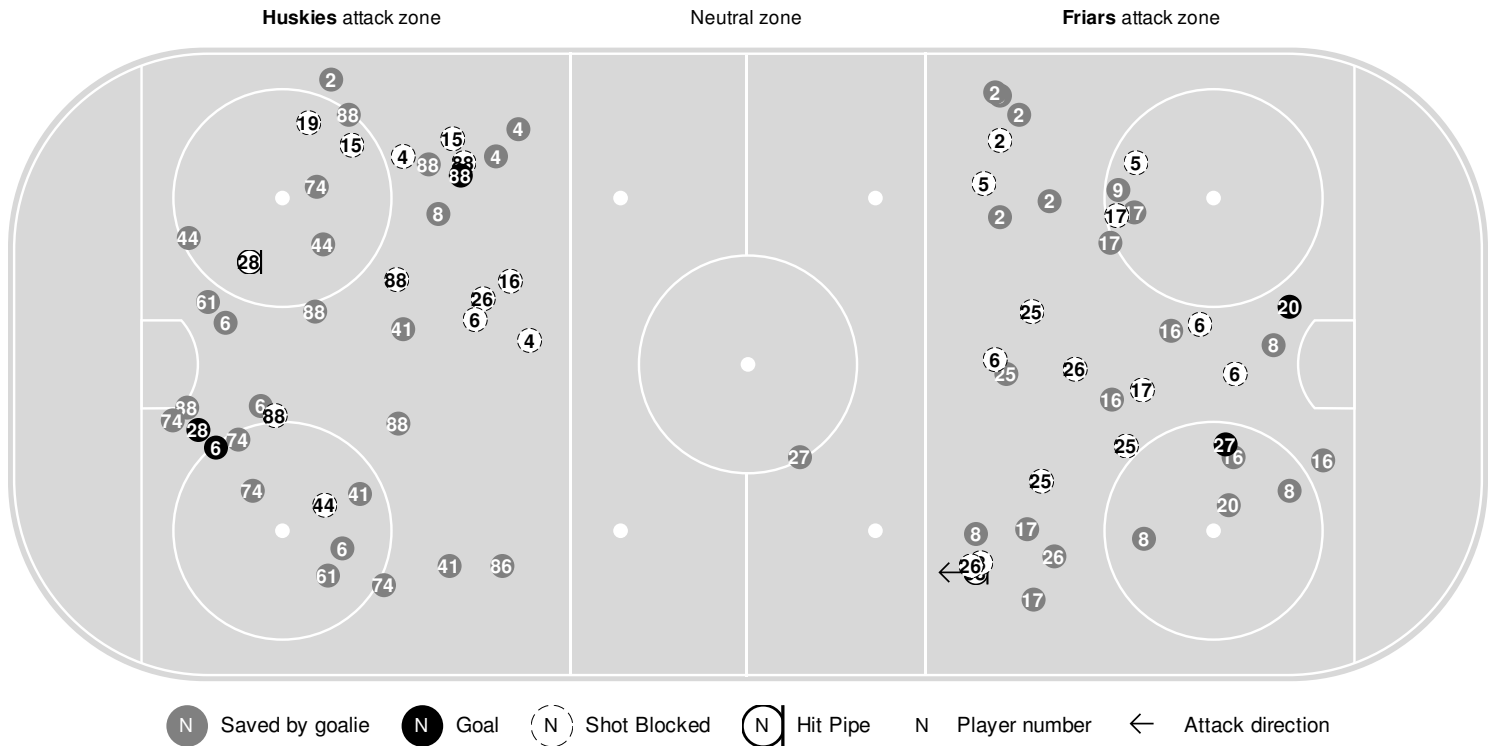

2024-25 Women's Ice Hockey Shot Chart Report

Mar 01, 2025, Start time: 07:00 PM, Schneider Arena, Providence,
Attendance: 231

Game duration: 2:31

NORTHEASTERN

3 - 2

PROVIDENCE

Scoring by period

Team	1	2	3
Northeastern	0	2	1
Providence	0	0	2

Shot chart

N Saved by goalie
N Goal
N Shot Blocked
N Hit Pipe
N Player number
← Attack direction

Shot summary

	Huskies					Friars			
	1	2	3	Tot		1	2	3	Tot
Total shots attempted	18	24	15	57	Total shots attempted	15	16	23	54
Blocked by defense	5	6	1	12	Blocked by defense	4	4	6	14
Shots Off Target	6	5	4	15	Shots Off Target	5	5	6	16
Pipes	0	1	1	2	Pipes	0	0	0	0
Total shots on-target	7	12	9	28	Total shots on-target	6	7	11	24
Shots saved by goalie Lisa Jönsson	6	7	9	22	Shots saved by goalie Hope Walinski	7	10	8	25
Goals scored:				3	Goals scored:				2