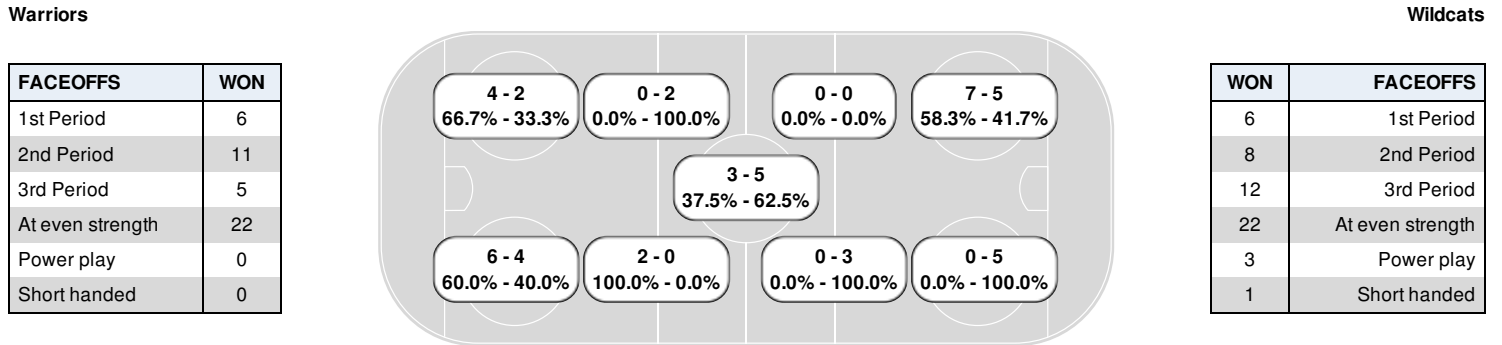

2024-25 Women's Ice Hockey Box Score Report

Feb 26, 2025, Start time: 07:00 PM, Whittemore Center at Key Auto Group
Complex, Durham, New Hampshire
Attendance: 392

Game duration: 2:24

Penalty summary

Prd	Player	Team	Min	Offense	Time	
3rd	Chloe Goofers	MC	2	Holding	12:31	PP

Prd	Player	Team	Min	Offense	Time	
3rd	Maddie Crowley-Cahill	UNH	2	Holding	15:26	PP

Faceoff summary

Warriors						Wildcats					
#	Player	W	L	FO%		#	Player	W	L	FO%	
21	Sophie McKinley	7	12	36.8		55	Kira Juodikis	11	5	68.8	
66	Chloe Goofers	6	4	60.0		15	Shea Verrier	7	7	50.0	
8	Michaela Littlewood	4	3	57.1		11	Chavonne Truter	5	6	45.5	
93	Rachel Bjorgan	2	0	100.0		14	Sara Boucher	2	0	100.0	
24	Alex Ferguson	2	4	33.3		9	Kelly Harty	1	1	50.0	
29	Maria Lindberg	1	0	100.0		7	Sydney Leonard	0	2	0.0	
40	Emma Pfeffer	0	3	0.0		18	Courtney Lilley	0	1	0.0	
Totals:		22	26	45.8		Totals:		26	22	54.2	

Faceoff chart

Power play summary

Warriors						Wildcats					
Prd	Start	End	Elapsed	Shots	(Opp)	Prd	Start	End	Elapsed	Shots	(Opp)
3	15:26	17:26	02:00	3	0	3	12:31	14:31	02:00	2	2
Summary: 1 opps, 3 shots, 0 goal, time 02:00						Summary: 1 opps, 2 shots, 0 goal, time 02:00					

Shootout summary

No Shootouts

Penalty shot summary

No Penalty Shots

Referee's Signature _____