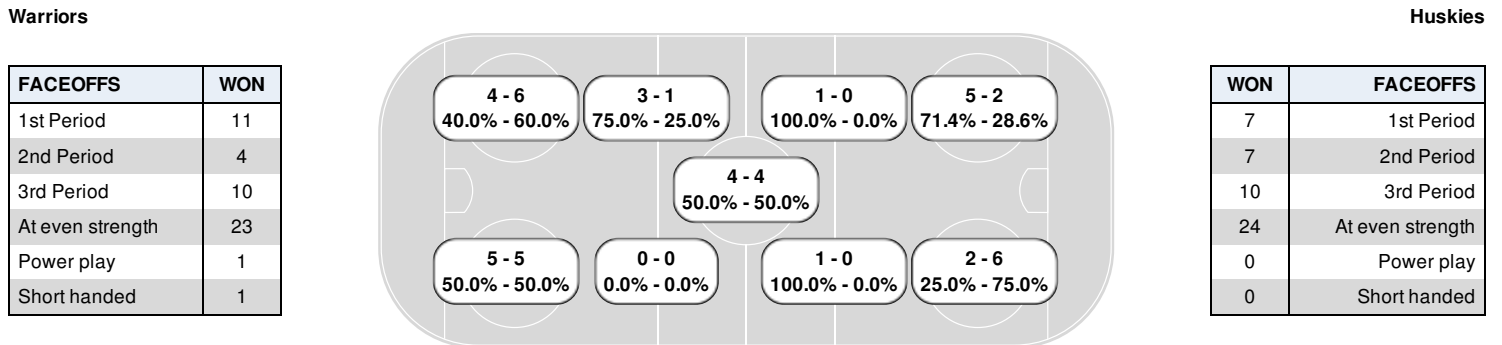

2024-25 Women's Ice Hockey Box Score Report

Mar 01, 2025, Start time: 04:00 PM, Toscano Family Ice Forum, Storrs, Connecticut
Attendance: 1266

Game duration: 2:16

Penalty summary

Prd	Player	Team	Min	Offense	Time	
1st	Sadie Hotles	UConn	2	Tripping	17:47	PP
2nd	Payten Evans	Merrimack	2	Hooking	09:15	PP

Faceoff summary

Warriors						Huskies					
#	Player	W	L	FO%		#	Player	W	L	FO%	
21	Sophie McKinley	9	9	50.0		92	Ashley Allard	9	8	52.9	
66	Chloe Goofers	6	7	46.2		3	Martha Mobarak	6	4	60.0	
8	Michaela Littlewood	4	2	66.7		14	Brooke Campbell	5	8	38.5	
4	Natalie Nemes	4	3	57.1		23	Brianna Ware	4	5	44.4	
40	Emma Pfeffer	1	0	100.0		Totals:		24	25	49.0	
24	Alex Ferguson	1	2	33.3							
71	Madison Cardaci	0	1	0.0							
Totals:		25	24	51.0							

Faceoff chart

Power play summary

Warriors						Huskies					
Prd	Start	End	Elapsed	Shots	(Opp)	Prd	Start	End	Elapsed	Shots	(Opp)
1	17:47	19:47	02:00	1	0	2	09:15	11:15	02:00	2	0
Summary: 1 opps, 1 shots, 0 goal, time 02:00						Summary: 1 opps, 2 shots, 0 goal, time 02:00					

Shootout summary

No Shootouts

Penalty shot summary

No Penalty Shots

Referee's Signature _____