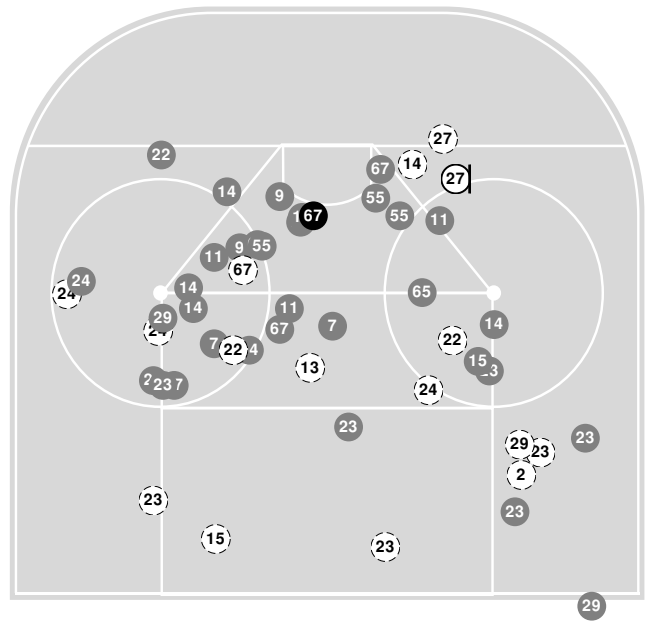

Wildcats Attack zone

(N) Saved by goalie
(N) Goal
(N) Shot On-target
(N) Shot Blocked
(N) Hit Pipe
N Player number