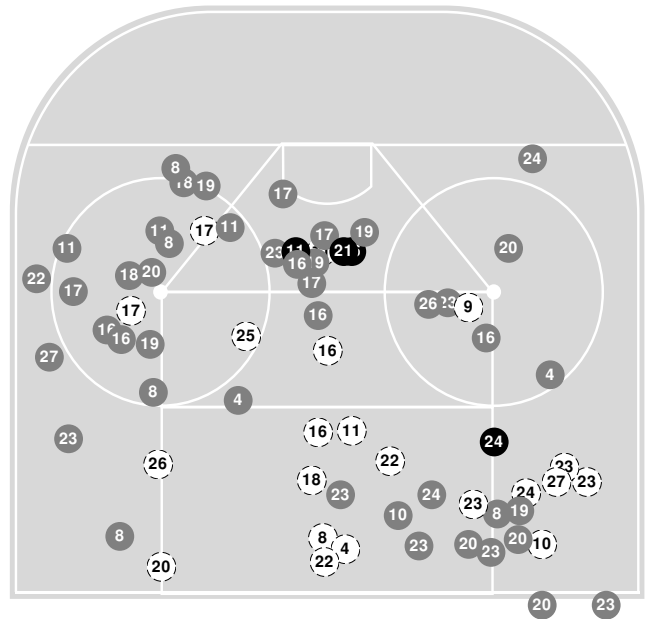

Terriers Attack zone

(N) Saved by goalie
(N) Goal
(S) Shot On-target
(B) Shot Blocked
(H) Hit Pipe
N Player number