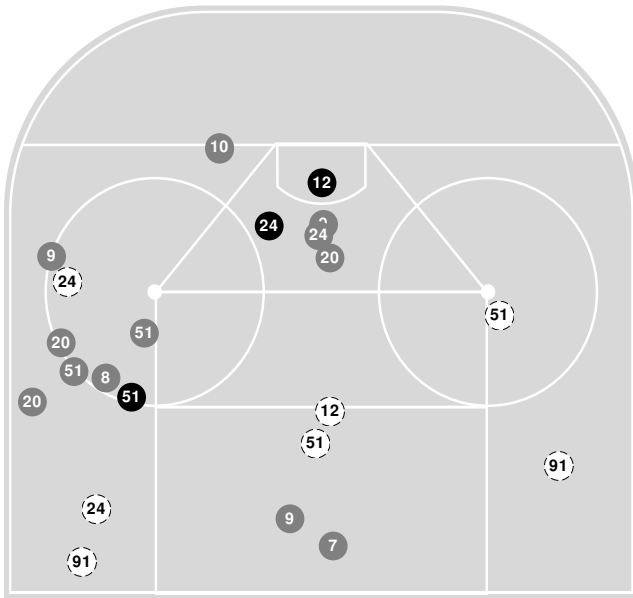

2024-25 Women's Ice Hockey Shot Chart (Advanced) Report

Mar 01, 2025, Start time: 04:30 PM, Walter Brown Arena, Boston,
Attendance: 1339

Game duration: 2:06

VERMONT

3 - 4

BOSTON UNIVERSITY

Scoring by period

Team	1	2	3	OT 1
Vermont	2	0	1	0
Boston University	2	0	1	1

Shot chart

Catamounts Attack zone