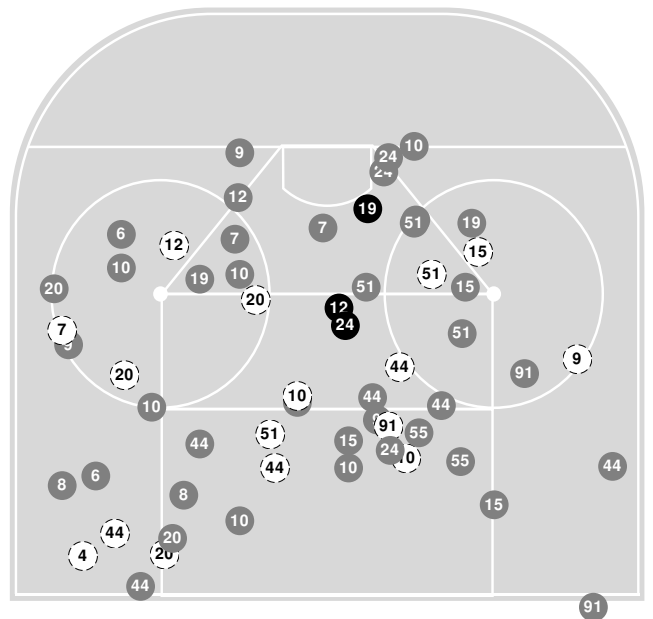

Catamounts Attack zone

N Saved by goalie
N Goal
N Shot On-target
N Shot Blocked
N Hit Pipe
N Player number