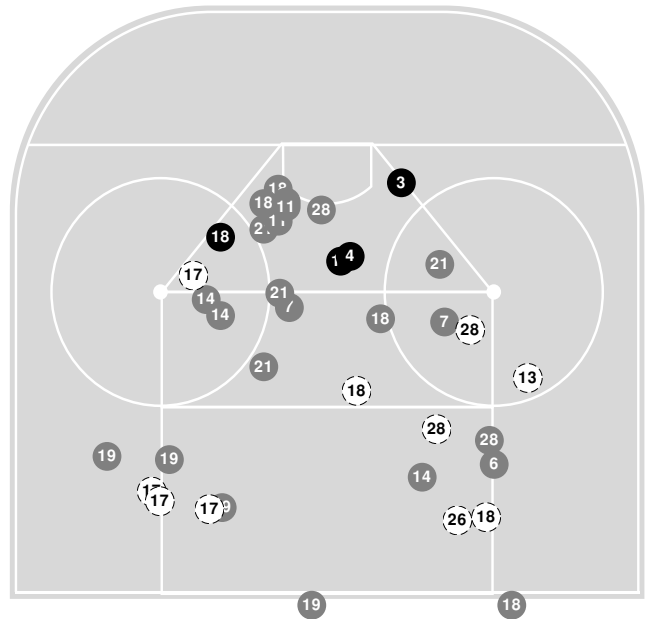

Eagles Attack zone

N Saved by goalie
N Goal
N Shot On-target
N Shot Blocked
N Hit Pipe
N Player number