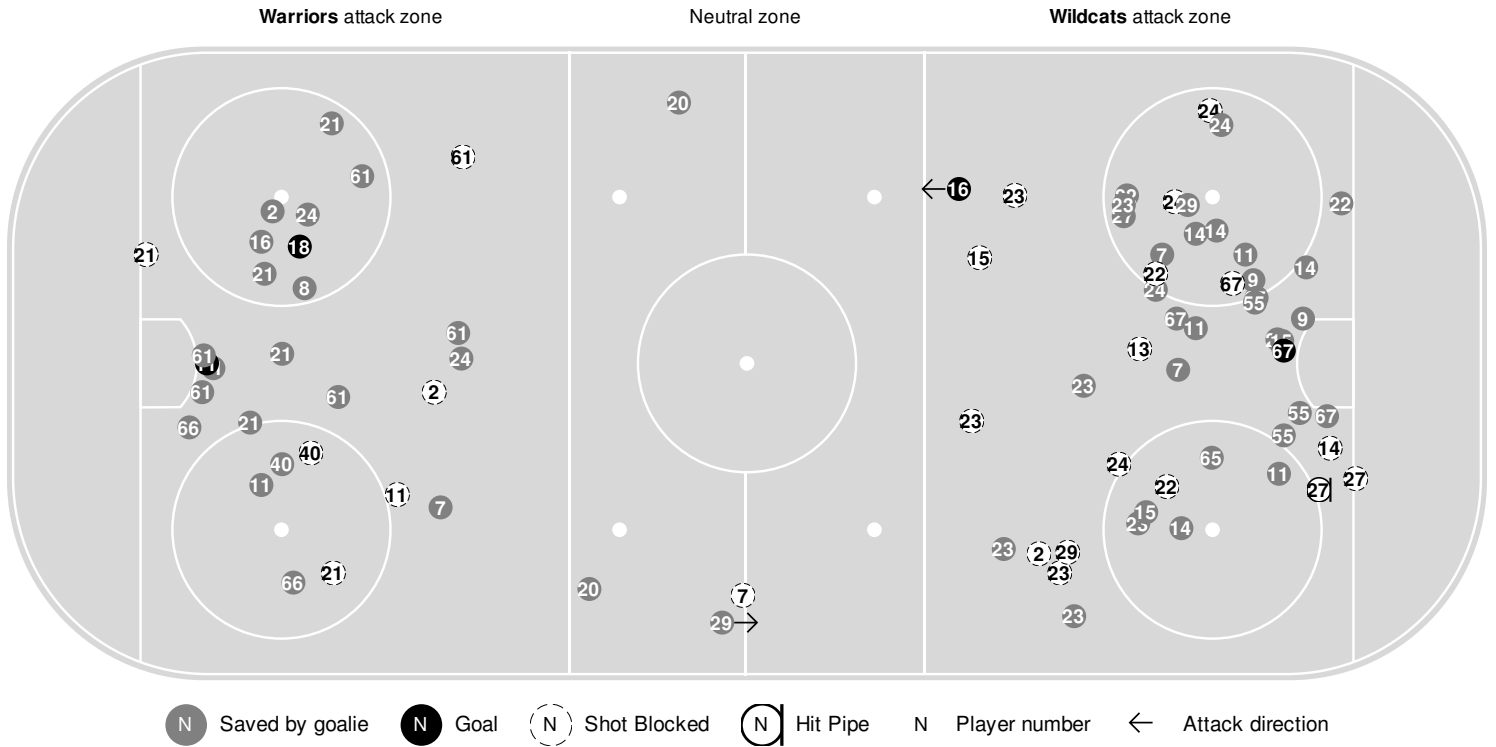

2024-25 Women's Ice Hockey Shot Chart Report

Feb 26, 2025, Start time: 07:00 PM, Whittemore Center at Key Auto Group
Complex, Durham, New Hampshire
Attendance: 392

Game duration: 2:24

MERRIMACK   3 - 1   NEW HAMPSHIRE

Scoring by period

Team	1	2	3
Merrimack	0	2	1
New Hampshire	0	0	1

Shot chart

Shot summary

	Warriors				Wildcats			
	1	2	3	Tot	1	2	3	Tot
Total shots attempted	15	13	15	43	19	20	22	61
Blocked by defense	2	2	3	7	5	4	6	15
Shots Off Target	6	3	2	11	3	5	3	11
Pipes	0	0	0	0	0	0	1	1
Total shots on-target	7	8	10	25	11	11	12	34
Shots saved by goalie Margaux Favre	11	11	11	33	7	6	9	22
Goals scored:				3				1