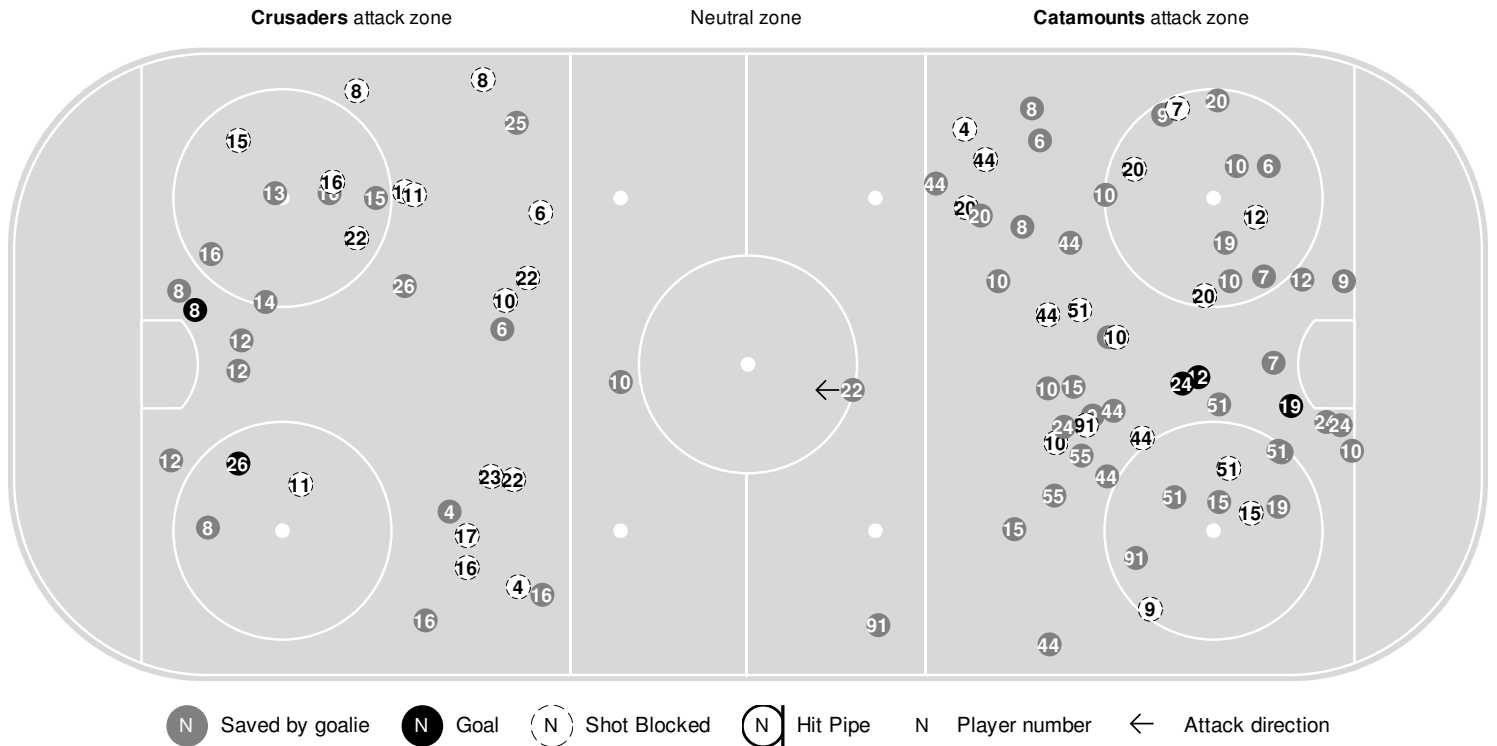

2024-25 Women's Ice Hockey Shot Chart Report

Feb 26, 2025, Start time: 06:05 AM, Gutterson Fieldhouse, Burlington, Vermont
Attendance: 365

Game duration: 14:51

HOLY CROSS   2 - 3   VERMONT

Scoring by period

Team	1	2	3	OT 1
Holy Cross	1	0	1	0
Vermont	1	1	0	1

Shot chart

Shot summary

Crusaders

	1	2	3	OT 1	Tot
Total shots attempted	14	13	14	5	46
Blocked by defense	5	2	6	3	16
Shots Off Target	2	3	3	2	10
Pipes	0	0	0	0	0
Total shots on-target	7	8	5	0	20
Shots saved by goalie Abby Hornung	9	10	11	10	40
Goals scored:					2

Catamounts

	1	2	3	OT 1	Tot
Total shots attempted	16	23	19	19	77
Blocked by defense	4	5	2	5	16
Shots Off Target	2	7	6	3	18
Pipes	0	0	0	0	0
Total shots on-target	10	11	11	11	43
Shots saved by goalie Sydney Correa	6	8	4	0	18
Goals scored:					3