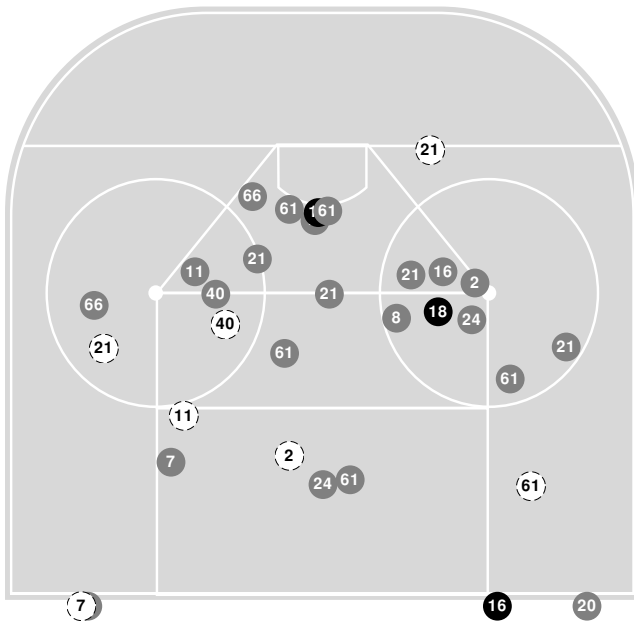

2024-25 Women's Ice Hockey Shot Chart (Advanced) Report

Feb 26, 2025, Start time: 07:00 PM, Whittemore Center at Key Auto Group
Complex, Durham, New Hampshire
Attendance: 392

Game duration: 2:24

MERRIMACK

3 - 1

NEW HAMPSHIRE

Scoring by period

Team	1	2	3
Merrimack	0	2	1
New Hampshire	0	0	1

Shot chart

Warriors Attack zone