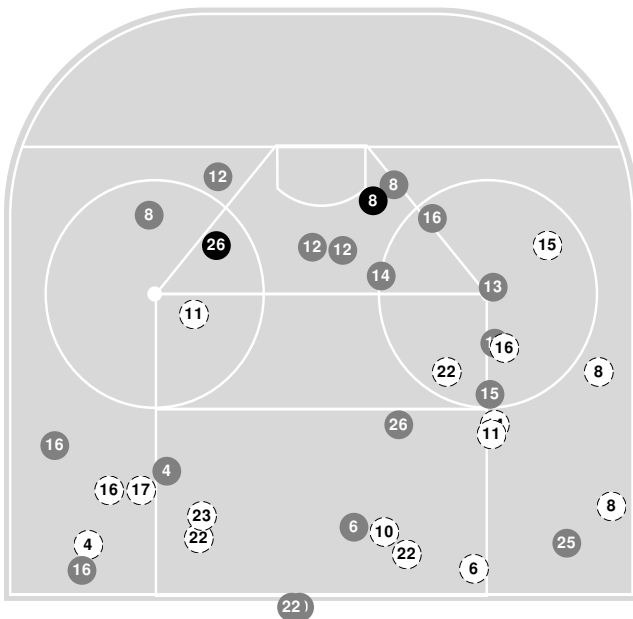

2024-25 Women's Ice Hockey Shot Chart (Advanced) Report

Feb 26, 2025, Start time: 06:05 AM, Gutterson Fieldhouse, Burlington, Vermont
Attendance: 365

Game duration: 14:51

HOLY CROSS

2 - 3

VERMONT

Scoring by period

Team	1	2	3	OT 1
Holy Cross	1	0	1	0
Vermont	1	1	0	1

Shot chart

Crusaders Attack zone