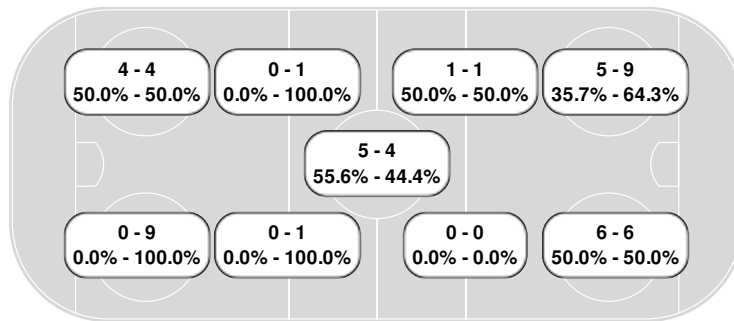

2024-25 Women's Ice Hockey Box Score Report

Feb 26, 2025, Start time: 06:05 AM, Gutterson Fieldhouse, Burlington, Vermont
Attendance: 365

Game duration: 14:51

Penalty summary

Prd	Player	Team	Min	Offense	Time	
1st	Emma Min	Holy Cross	2	Holding	12:48	PP

Prd	Player	Team	Min	Offense	Time	
2nd	Josie Hemp	Vermont	2	Holding	09:44	PP

Faceoff summary

Crusaders

#	Player	W	L	FO%
11	Alexia Moreau	9	15	37.5
26	Charlotte Sonntag	8	10	44.4
18	Mackenzie King	4	6	40.0
12	Emily Crovo	0	2	0.0
16	Madison Michals	0	1	0.0
27	Michela Lio	0	1	0.0
Totals:		21	35	37.5

Catamounts

#	Player	W	L	FO%
6	Evelyne Blais-Savoie	16	9	64.0
24	Rose-Marie Brochu	14	5	73.7
19	Cecilia DesLauriers	5	6	45.5
27	Sofie Skott	0	1	0.0
Totals:		35	21	62.5

Faceoff chart

Crusaders

FACEOFFS	WON
1st Period	3
2nd Period	9
3rd Period	4
OT1 Period	5
At even strength	19
Power play	2
Short handed	0

Catamounts

WON	FACEOFFS
9	1st Period
9	2nd Period
10	3rd Period
7	OT1 Period
34	At even strength
1	Power play
0	Short handed

Power play summary

Crusaders

Prd	Start	End	Elapsed	Shots	(Opp)
2	09:44	11:44	02:00	1	0
Summary: 1 opps, 1 shots, 0 goal, time 02:00					

Catamounts

Prd	Start	End	Elapsed	Shots	(Opp)	
1	12:48	14:40	01:52	5	0	PPG
Summary: 1 opps, 5 shots, 1 goal, time 01:52						

Shootout summary

No Shootouts

Penalty shot summary

No Penalty Shots

Referee's Signature _____