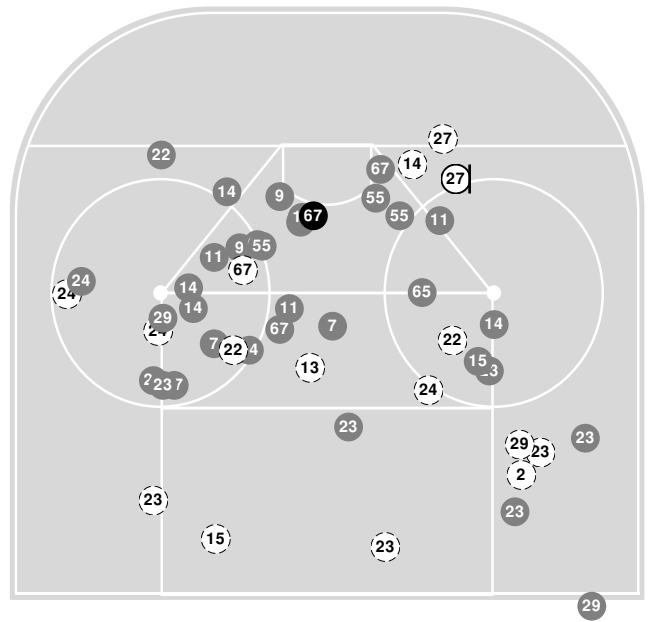

Wildcats Attack zone

N Saved by goalie
N Goal
N Shot On-target
N Shot Blocked
N Hit Pipe
N Player number