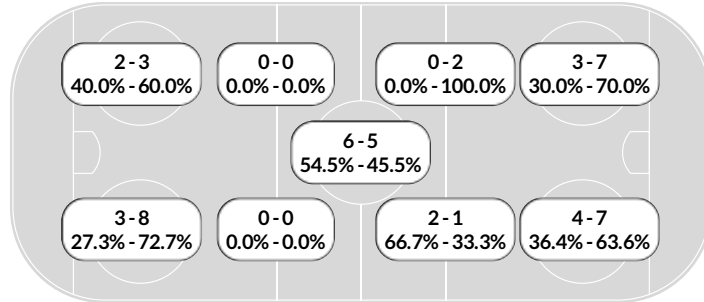

Prd	Player	Team	Min	Offense	Time	
3rd	Gracie Sacca	STS	2	Slashing	07:55	PP
3rd	Mia Kenmore	STS	2	Hooking	13:07	PP

Faceoff summary

ST

#	Player	W	L	FO%
12	Brianna Walkom	6	7	46.2
21	Paige Whaley	5	7	41.7
9	Kathryn Karo	5	8	38.5
11	Peyton Wise	4	10	28.6
15	Maddison Achtyl	0	1	0.0
Totals:		20	33	37.7

BC

#	Player	W	L	FO%
21	Abby Newhook	9	3	75.0
13	Sammy Smigliani	9	5	64.3
20	Jenna Carpenter	8	6	57.1
3	Morgan Trimper	7	6	53.8
Totals:		33	20	62.3

Faceoff chart

ST

FACEOFFS	WON
1st Period	7
2nd Period	5
3rd Period	8
At even strength	18
Power play	0
Short handed	2

BC

WON	FACEOFFS
11	1st Period
13	2nd Period
9	3rd Period
28	At even strength
2	Power play
3	Short handed

Power play summary

ST

Prd	Start	End	Elapsed	Shots	(Opp)	
1	06:25	08:25	02:00	1	0	
2	07:47	09:47	02:00	4	0	
Summary: 2 opps, 5 shots, 0 goal, time 04:00						