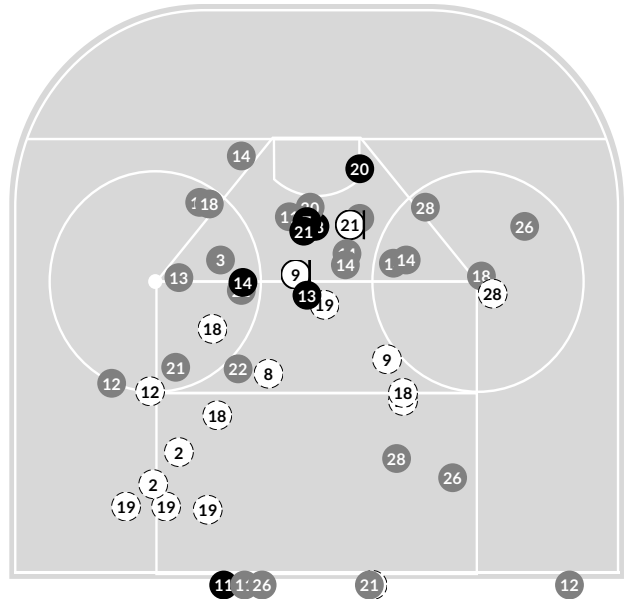

Boston College vs Stonehill - WIH Shot Chart (Advanced) Report

Sep 23, 2023, Start time: 09:43 AM, ,
Attendance: 500

Game duration: 6:26

STONEHILL

0 - 7

BOSTON COLLEGE

Scoring by period

Team	1	2	3
Stonehill	0	0	0
Boston College	2	1	4

Shot chart

ST Attack zone

BC Attack zone

(N) Saved by goalie
 (N) Goal
 (N) Shot On-target
 (N) Shot Blocked
 (N) Hit Pipe
 N Player number

Shot statistics

ST Attack zone

BC Attack zone

Shot summary