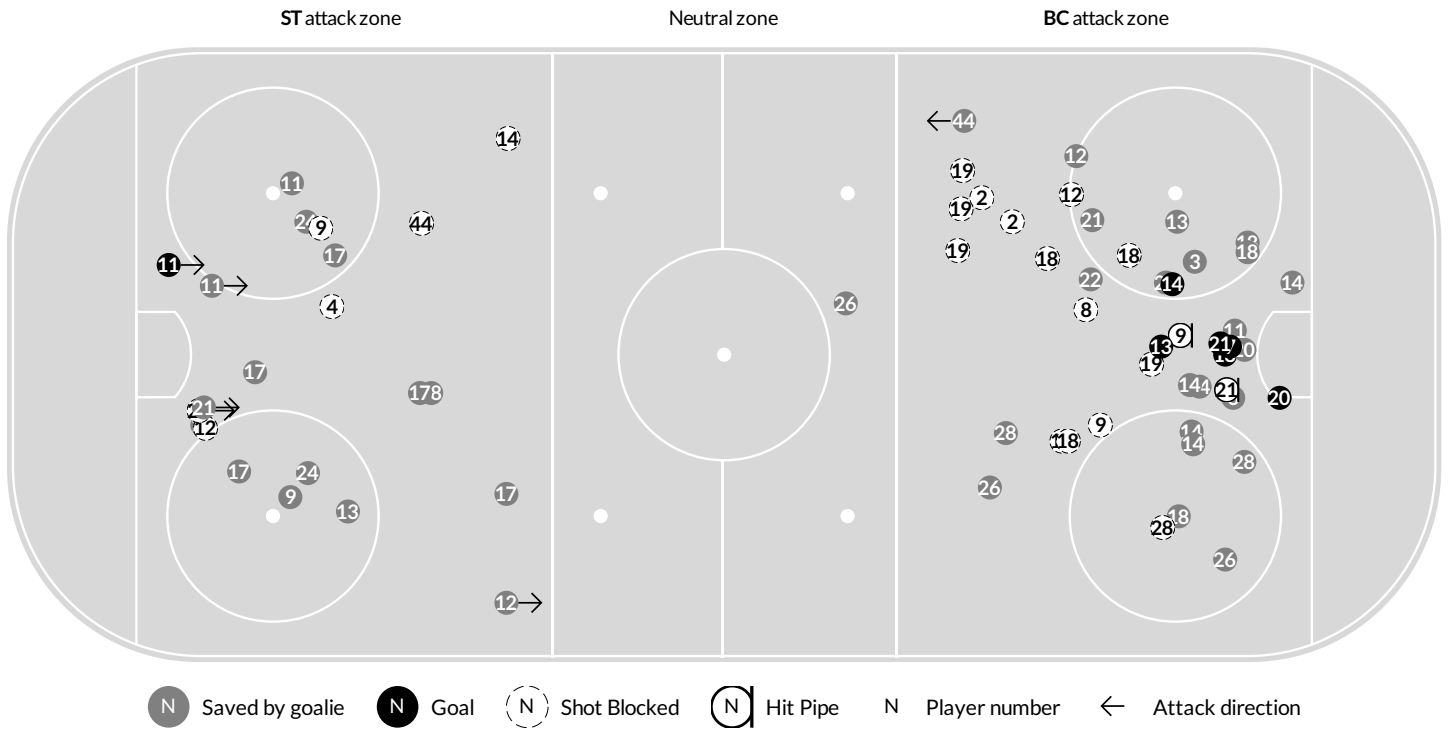

No Penalty Shots

Referee's Signature _____

Boston College vs Stonehill - WIH Shot Chart Report

Sep 23, 2023, Start time: 09:43 AM, ,
Attendance: 500

Game duration: 6:26

STONEHILL

0 - 7

BOSTON COLLEGE

Scoring by period

Team	1	2	3
Stonehill	0	0	0
Boston College	2	1	4

Shot chart

Shot summary

ST	1	2	3	Tot
Total shots attempted	5	12	3	20
Blocked by defense	1	3	1	5
Shots Off Target	0	2	0	2
Pipes	0	0	0	0
Total shots on-target	4	7	2	13
Shots saved by goalie Eve Stone	0	7	6	13
Shots saved by goalie Hanna Zukow	8	4	0	12
Goals scored:				0