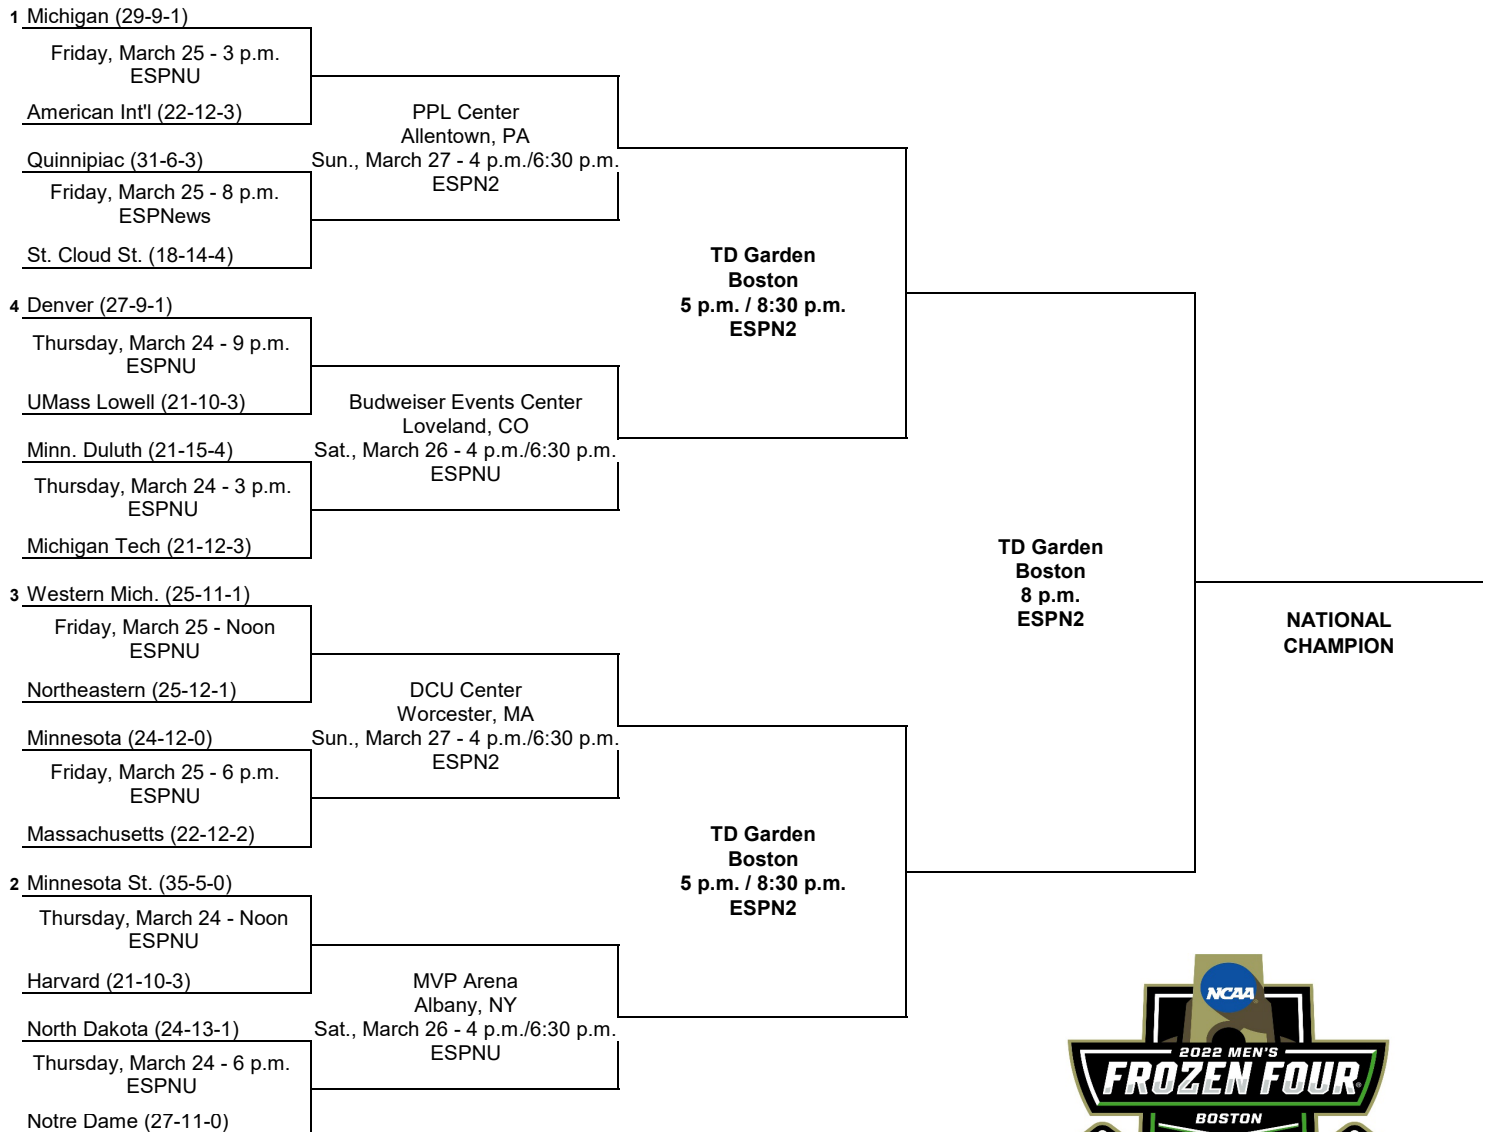

2022 NCAA Division I Men's Ice Hockey Championship

Regionals
March 24-27

Semifinals
April 7

Championship
April 9

Albany Seeds

1. Minnesota St. (35-5-0)
2. North Dakota (24-13-1)
3. Notre Dame (27-11-0)
4. Harvard (21-10-3)

Allentown Seeds

1. Michigan (29-9-1)
2. Quinnipiac (31-6-3)
3. St. Cloud St. (18-14-4)
4. American Int'l (22-12-3)

Loveland Seeds

1. Denver (27-9-1)
2. Minn. Duluth (21-15-4)
3. Michigan Tech (21-12-3)
4. UMass Lowell (21-10-3)

Worcester Seeds

1. Western Mich. (25-11-1)
2. Minnesota (24-12-0)
3. Massachusetts (22-12-2)
4. Northeastern (25-12-1)

All times are Eastern time.
Information subject to change.

© 2022 National Collegiate Athletic Association. No commercial use without the NCAA's written permission.