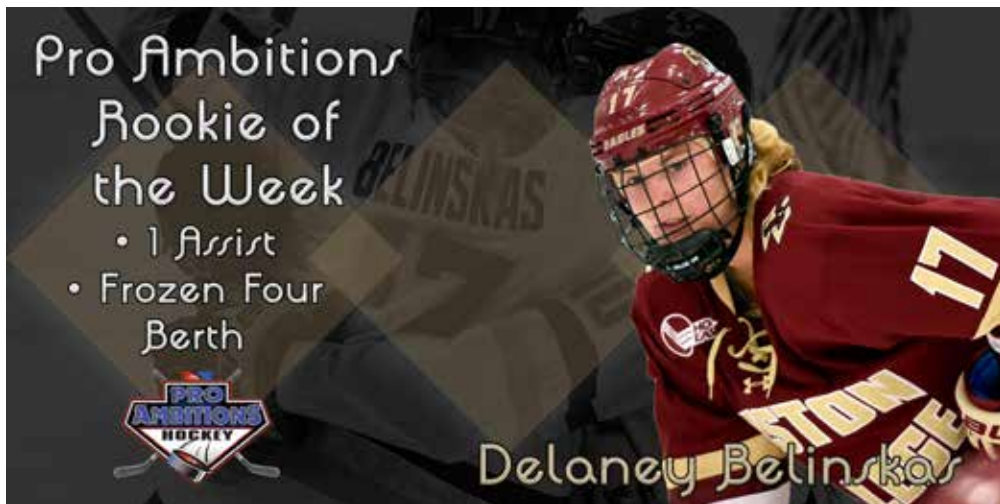

PRO AMBITIONS ROOKIE OF THE WEEK

DELANEY BELINSKAS BOSTON COLLEGE

Delaney Belinskas (Fr., F; Port Orange, Fla.) set up Boston College's second goal in a 6-0 win by blocking the SLU clearance attempt to create the offensive scoring opportunity for the Eagles.