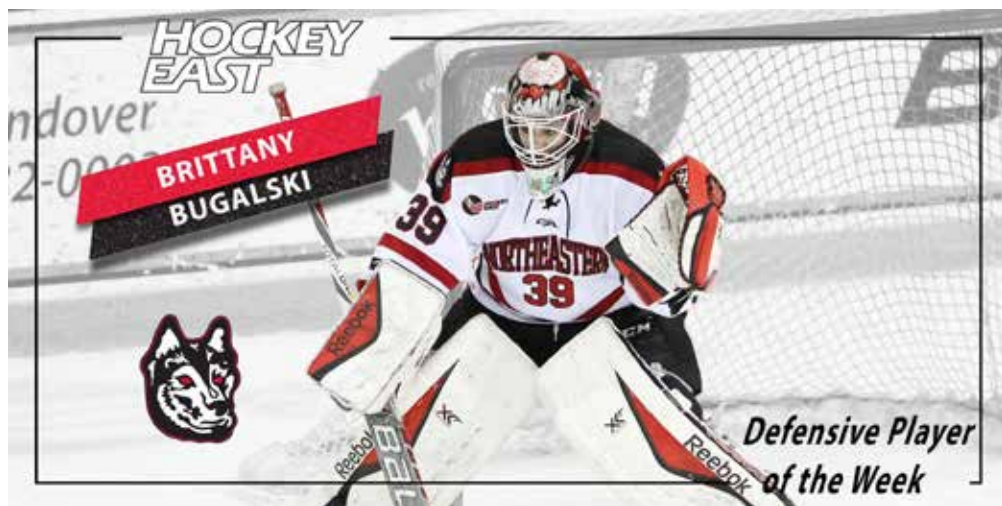

PRO AMBITIONS ROOKIE OF THE WEEK

ERIN CONNOLLY BOSTON COLLEGE

Erin Connolly (South Boston, Mass.) potted the Beanpot-winning goal and earned tournament MVP honors for her efforts across the two-game tournament (1g, 2a). She also scored a goal Sunday against Vermont to finish with two goals and 11 shots on net.

HOCKEY EAST DEFENSIVE PLAYER OF THE WEEK

BRITTANY BUGALSKI NORTHEASTERN

Brittany Bugalski (Boyn-ton Beach, Fla.) Stopped a career-high 46 saves to lift NU to its first win over BC since 2013 in a 2-1 victory Friday afternoon that snapped a 63-game home unbeaten streak for the Eagles. She also stopped 22 shots in the Beanpot final and earned the Bertagna Award as the tournament's top goaltender, making 50 saves and picking up a .943 save percentage in two games.