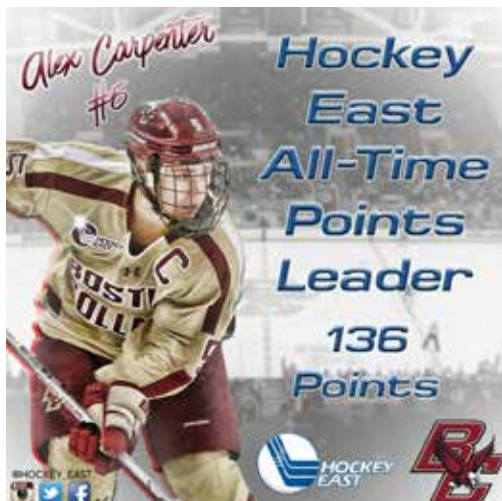

WARRIOR®

PRO AMBITIONS ROOKIE OF THE WEEK

Kyra Smith New Hampshire

Smith earns Pro Ambitions Rookie of the Week honors after backboning the Wildcats to a pair of wins in Hockey East play. She allowed just one goal in each outing and made 37 saves to earn a 4-1 win Friday before securing a 2-1 overtime victory Saturday afternoon. On the weekend, Smith claimed a 0.98 goals against average and .949 save percentage.