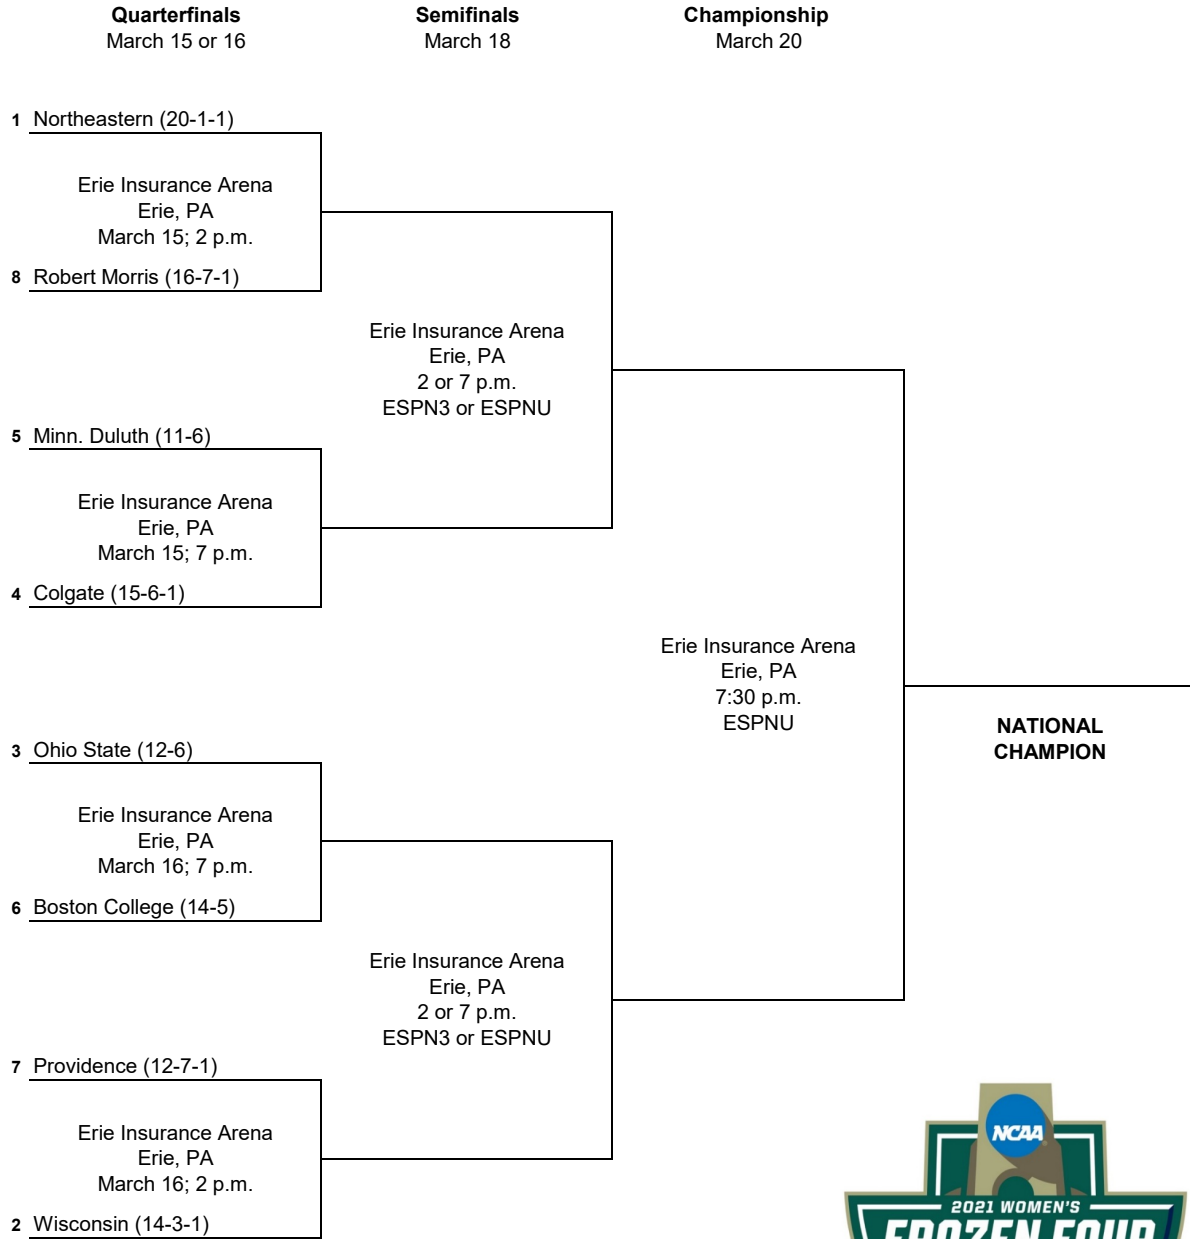

2021 National Collegiate Women's Ice Hockey Championship

*Host Institution
 All times are Eastern time.
 Information subject to change.