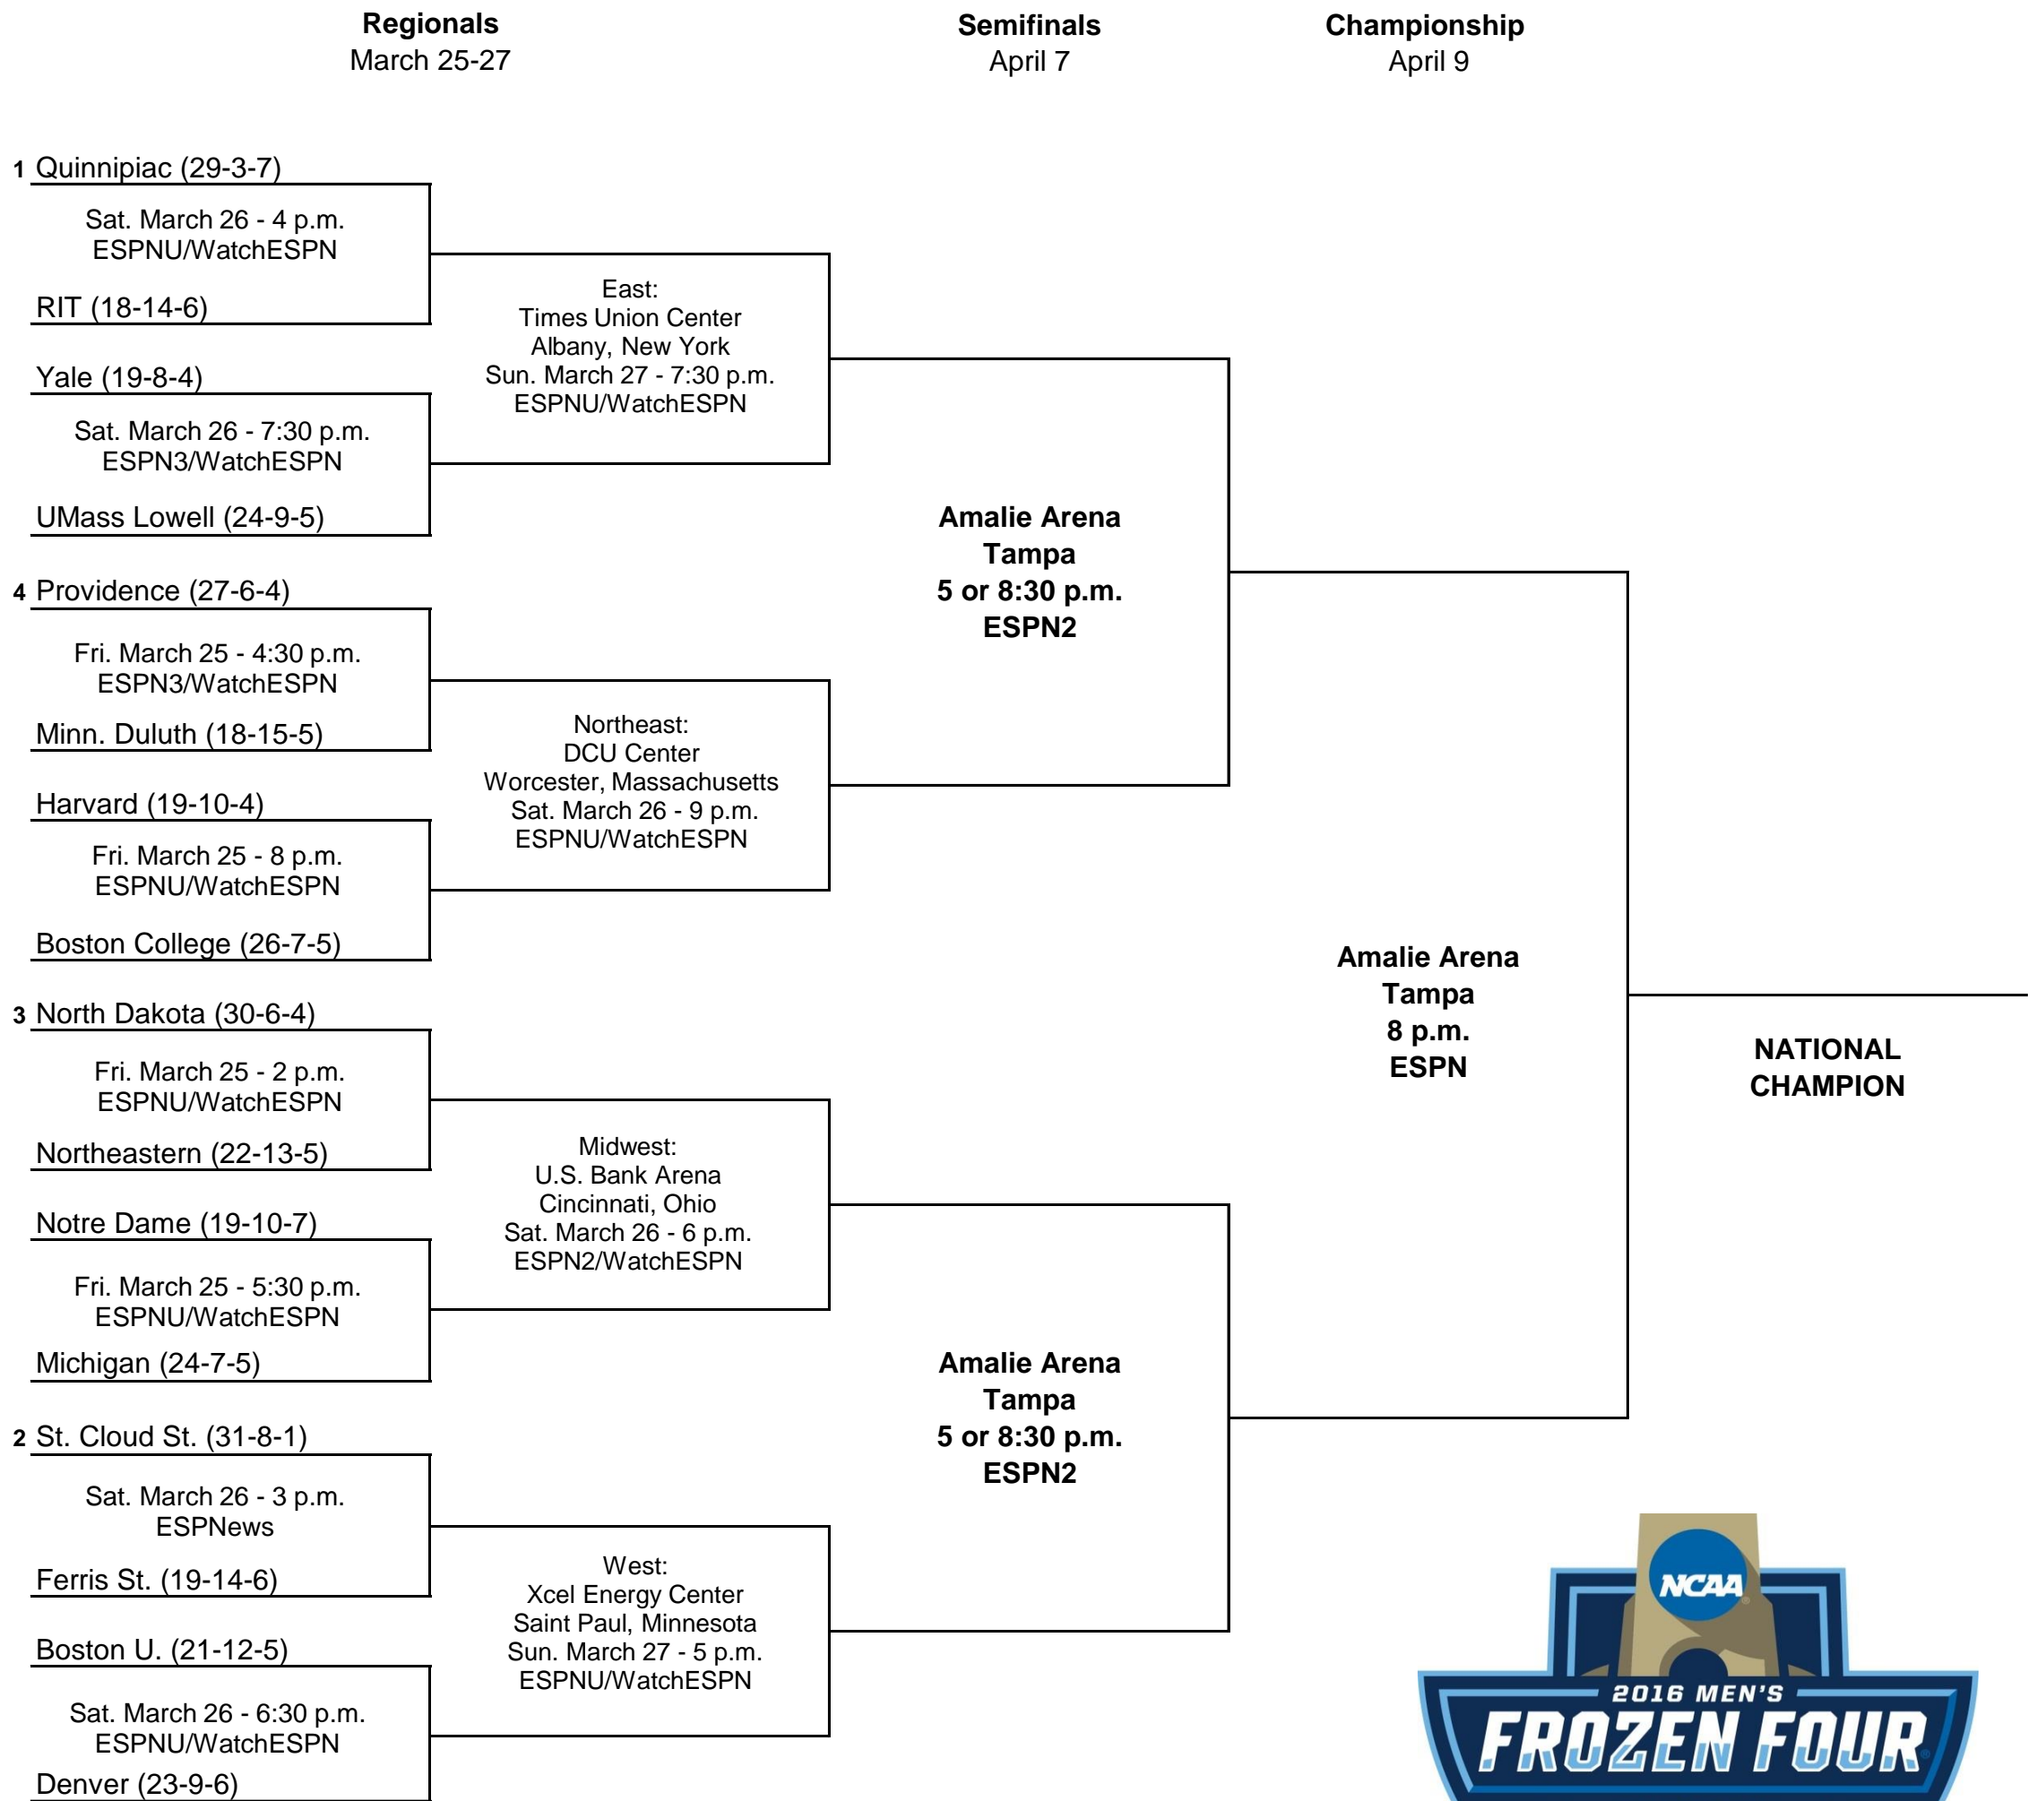

2016 NCAA Division I Men's Ice Hockey Championship

East Seeds

- 1 Quinnipiac
- 2 UMass Lowell
- 3 Yale
- 4 RIT

Northeast Seeds

- 1 Providence
- 2 Boston College
- 3 Harvard
- 4 Minn. Duluth

West Seeds

- 1 St. Cloud St.
- 2 Denver
- 3 Boston U.
- 4 Ferris St.

Midwest Seeds

- 1 North Dakota
- 2 Michigan
- 3 Notre Dame
- 4 Northeastern

All times are Eastern time.
Information subject to change.