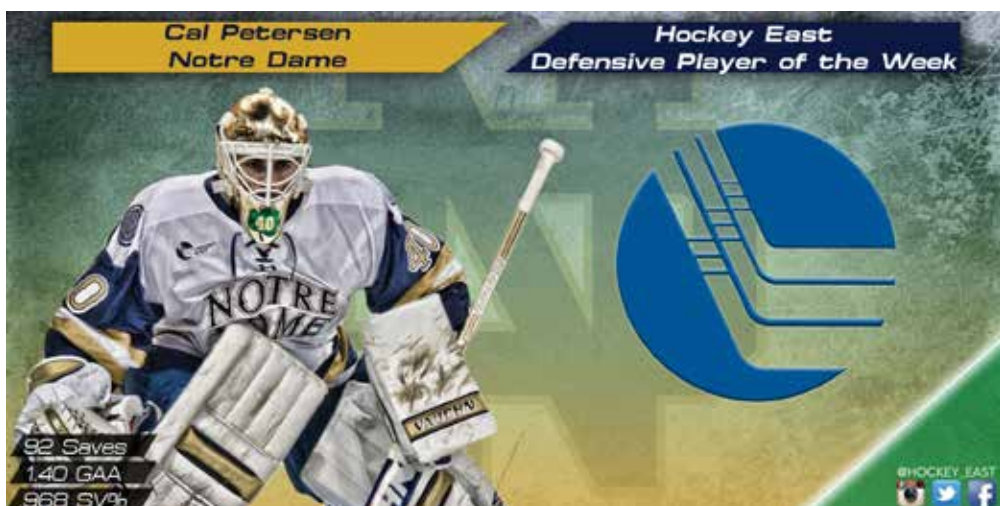

HOCKEY EAST DEFENSIVE PLAYER OF THE WEEK

CAL PETERSEN NOTRE DAME

Cal Petersen (Waterloo, Iowa) stopped 92 shots in two road stalemates with Denver, collecting a .968 save percentage. In Friday night's outing, he stopped 49 shots, including a 23-save second period in a 1-1 tie. In Saturday's 2-2 draw, he make 43 saves.